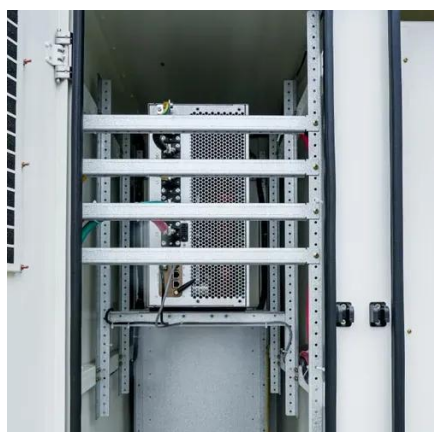

[NavePoint 42U Server Rack Cabinet, 1200mm ...](#)

Buy NavePoint 42U Server Rack Cabinet, 1200mm depth, Cable Management Top, Perforated Door (Commercial Series): 42U Cabinets

[Server and Network Cabinets , Legrand Data Center ...](#)

The Nexpond network cabinet is designed to host the highest cabling densities. The cabinets can be selected in varying heights, with a width of 800mm and a depth of ...

[42U Server Rack Cabinet 800mm Wide x 1200mm Deep with ...](#)

Compact width to optimize data center space. 42U height to easily roll through doorways. Includes: Baying hardware, Key (s), Keyed-alike doors and side panels, Leveling feet, ...

[NavePoint 42U Server Rack Cabinet, 1200mm depth, Cable ...](#)