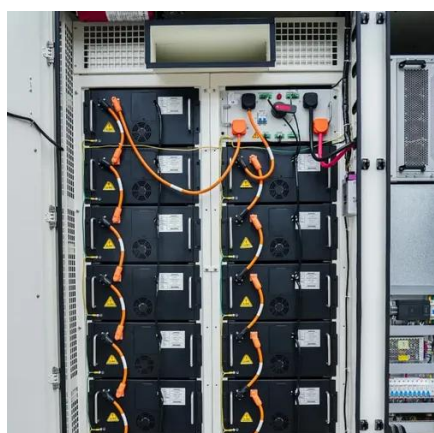

[42U Server Rack Cabinet 800mm Wide x ...](#)

Compact width to optimize data center space. 42U height to easily roll through doorways. Includes: Baying hardware, Key (s), Keyed-alike doors ...