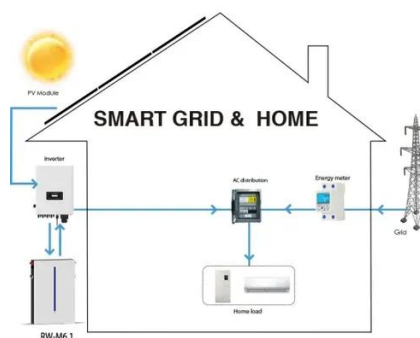

Search for used how much does a new energy battery cabinet cost per kilowatt hour. Find Allen-Bradley, ABB, and Rittal for sale on Machinio.

NEW ENERGY BATTERY CABINET INSPECTION AND

...

Who is Rongke new energy? Rongke New Energy is a leading professional battery energy storage system manufacturer. Our cutting-edge technology enables businesses and homes to control ...