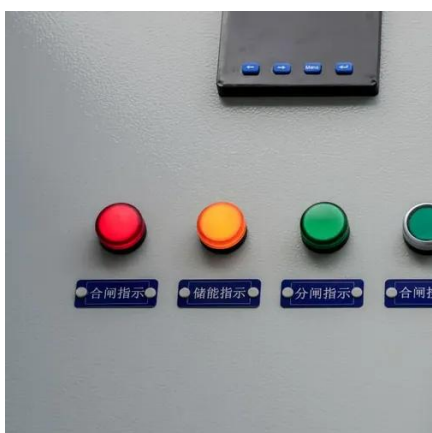

[Kuwait City New Energy Battery Cabinet Professional ...](#)