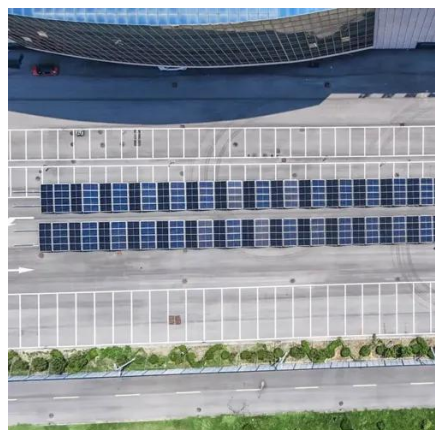

[Power & HVAC Rental Solutions , Sunbelt Rentals](#)

Power Generation and HVAC Equipment Rentals
We deliver one of the most modern, wide-ranging fleets available across North America. Every solution includes expert ...