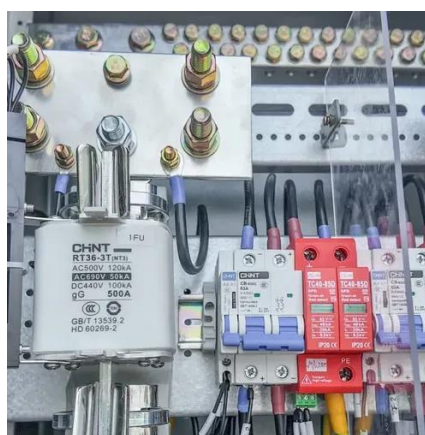

Northwest Data Center Battery Cabinet 600mm Depth Discount

[Custom 4U Steel Metal Server Cabinet 600mm Depth 19 ...](#)

Durable Construction: This 19-inch standard server cabinet is made from high-quality SPCC steel, ensuring a sturdy and long-lasting structure that can withstand various ...

[Battery Cabinet - Linkbasic 22U Open Rack...](#)

With its spacious 22U capacity and 600mm depth, the Linkbasic Battery Cabinet provides ample room to accommodate your battery setup while ...

Rakworx

Our 52U 750mm x 1200mm cabinet is meticulously engineered to provide a compact width, allowing you to optimize your data center space. With this cabinet, you can ...

[Huawei ESC200-N3 Price Datasheet Battery Cabinet, ESC200, ...](#)

Check Huawei ESC200-N3 product detail and price trend at itprice .