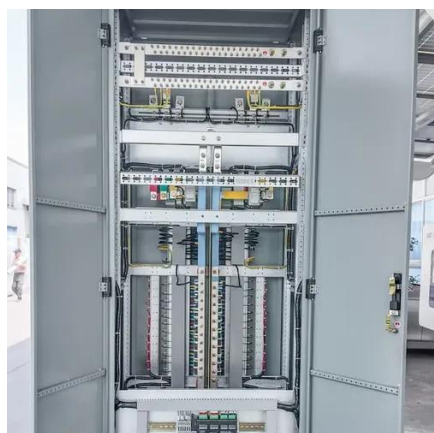

[Solar PV Analysis of Nuku'alofo, Tonga](#)