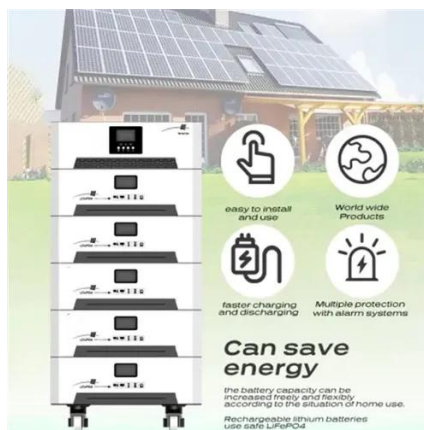

Energy Storage Cabinet_SOFAR

Safety designs such as water and electricity separation, three-level fire protection + explosion venting + exhaust, liquid cooling + dehumidification design, all ensure the safety of the energy ...

Distributed Computing at the Edge: A Modular Small-Scale ...

Reviews of edge computing applied to smart grid IoT systems provide insight into existing frameworks, advancements of traditional energy grid systems and future challenges.