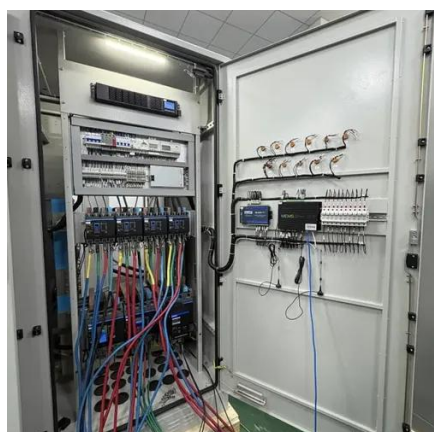

AZE's All-in-One Energy Storage Cabinet & BESS Cabinets offer modular, scalable, and safe energy storage solutions. Featuring lithium-ion batteries, smart BMS, and thermal ...