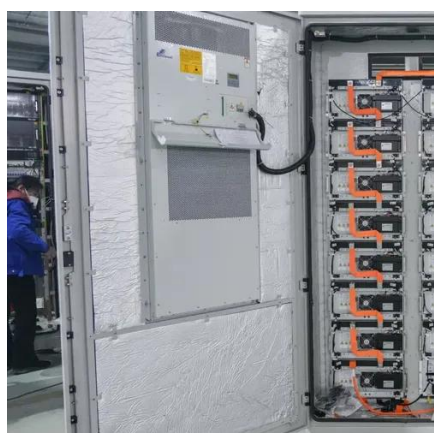

[200 kWh Battery Energy Storage System, BESS Cabinets](#)