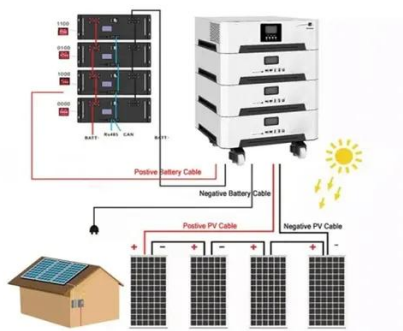

[BASE STATION EQUIPMENTS & CABINETS](#)