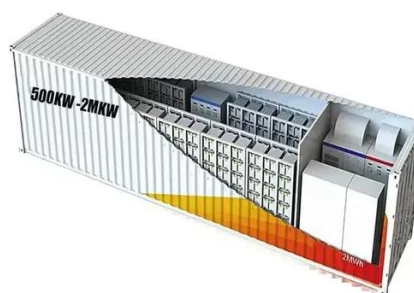

[Eaton 93PM-L UPS and Samsung Gen 3 Battery Cabinet ...](#)

Eaton 93PM-L UPS and Samsung Gen 3 Battery Cabinet Energy Storage System (ESS) Installation and Operation Manual For use with Eaton 93PM-L-60, 93PM-L-120, 93PM-L-160, ...