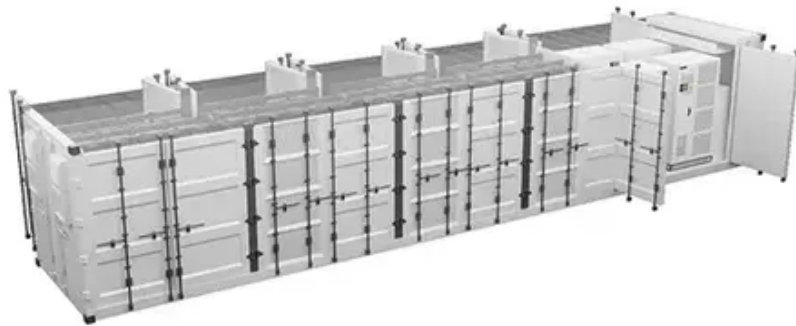

## Overview

---

How do I use the ESS power distribution cabinet?

Step 1 Turn on the switches between the AC power distribution cabinet and the SACU. Step 2 Turn on the switches between the AC power distribution cabinet and the ESS. If the ESS has not been used for six months or longer after being installed, it must be checked and tested by professionals before operation. Step 1 Turn on the DC switch 1Q1.