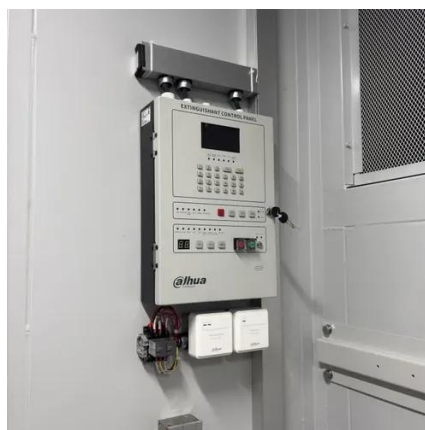

[LUNA2000-200KWH-2H1 Smart String ESS User ...](#)

The LUNA2000-200KWH-2H1 Smart String Energy Storage System (ESS) user manual provides essential information on installation, electrical ...

[HUAWEI LUNA2000-200KWH-2H1 QUICK MANUAL Pdf Download](#)

View and Download Huawei LUNA2000-200KWH-2H1 quick manual online. LUNA2000-200KWH-2H1 storage pdf manual download. Also for: Luna2000-161kwh-2h1, Luna2000-129kwh-2h1, ...