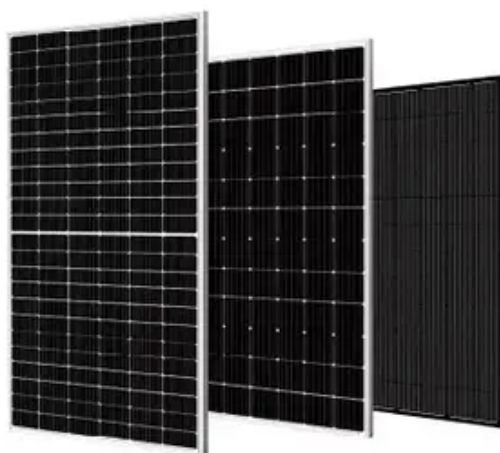

Outdoor battery cabinet foundation production ess power base station

Outdoor battery cabinet foundation production ess power base station

[Commercial & Industrial ESS - Outdoor Cabinet](#)

Looking for a versatile outdoor energy storage solution? Check out our 30 kW/90 kWh cabinet! Perfect for demand regulation, peak shifting, and C& I energy storage, with a flexible split ...