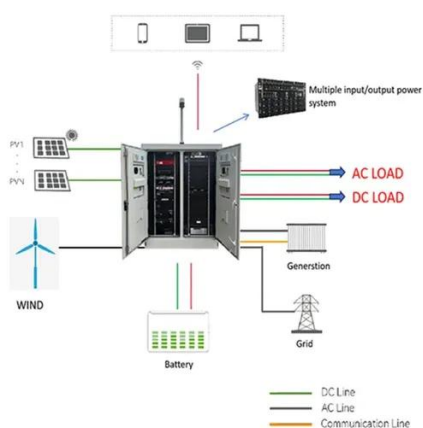

Wherever you are, we're here to provide you with reliable content and services related to ESS power base station for photovoltaic energy storage cabinet, including cutting-edge solar ...