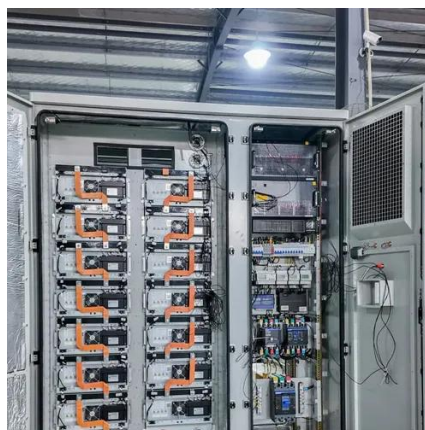

Looking for a versatile outdoor energy storage solution? Check out our 30 ...

[Outdoor Communication Cabinets and Power Cabinets](#)

Application Scenarios and Future Prospects
Outdoor communication cabinets and power cabinets are widely used not only in communication base stations but also in outdoor locations such as ...

[Outdoor Cabinet Energy Storage System (ESS) Scalable ...](#)

Secure your off-grid power needs with our outdoor cabinet energy storage system. Designed for resilience, it offers high-capacity energy storage in a weather-resistant cabinet.