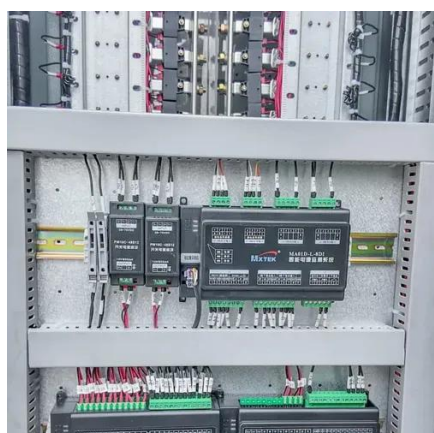

[1200mm Depth Weatherproof Data Cabinet](#)

High quality 1200mm Depth Weatherproof Data Cabinet from China, China's leading product market Outdoor Telecom Cabinet product market, With ...