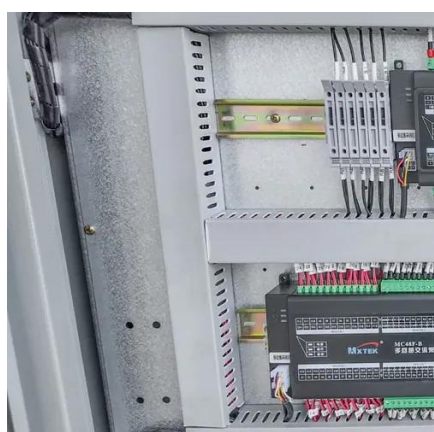

BATTERY CABINET

BATTERY CABINET PWRcell Battery Cabinet Model #: APKE00028 (includes foot mounting brackets) Model #: APKE00042 (Battery enclosure only) 3.0kWh PWRcell DCB Battery ...