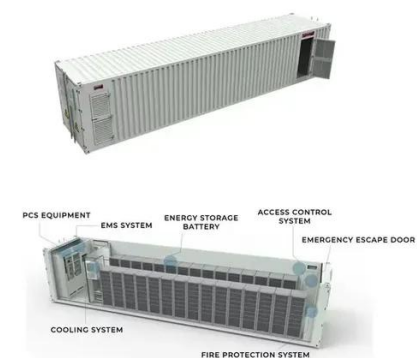

[Outdoor Power Distribution Box Solutions: ...](#)

Discover how J& HW Group's outdoor power distribution boxes deliver safe, weatherproof, and customizable solutions for modern ...