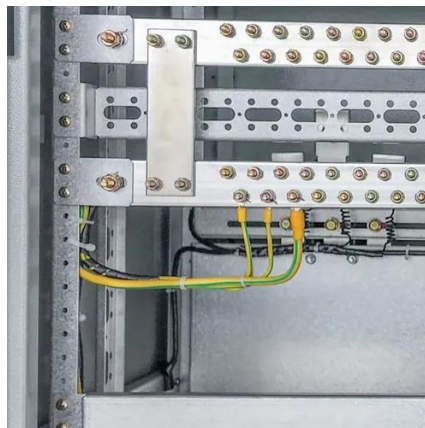

Explore durable outdoor cabinets and enclosures engineered for protection, performance, and reliability in demanding environments.