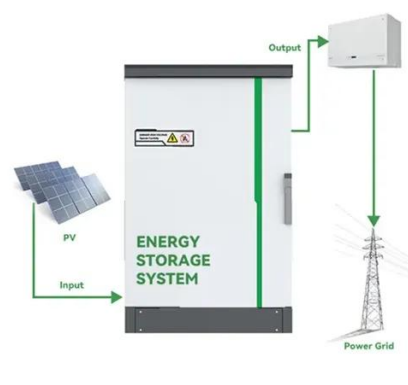

[Brochure DC Power overview](#)

Large DC power systems, 20 kW to 600 kW power capacity Power systems for data center and central of ice applications such as wireline & wireless switching, transmission, data routing and ...

DC power plant telecom systems provide reliable power for critical telecom tools, ensuring uptime, energy efficiency, and seamless ...

[Vertiv Netsure DC Power Systems](#)

The Vertiv Network Power line of DC power systems, formerly Emerson Network Power, demonstrates unparalleled reliability and industry-leading ...

[NEMA Outdoor Telecommunications Cabinets](#)

DDB Unlimited manufactures NEMA outdoor cabinets to protect telecommunications, fiber optics, Wi-Fi and other electronics from the ...

[What Are DC Power Systems for ...](#)

DC power systems for telecommunications provide reliable energy by converting AC to DC, ensuring uninterrupted communication ...

[NEMA 4X Weatherproof Enclosures , NEMA 4X Equipment ...](#)

Outdoor integrated cabinet is well suited for power equipment, batteries, telecom gear, all integrated into a robust, economical package. The cabinet contains internal mounting rails, ...