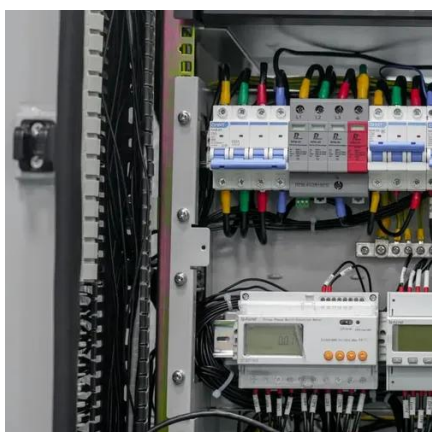

[A Beginner's Guide to Understanding Telecom ...](#)

Understand telecom power supply systems, their components, and their role in ensuring uninterrupted communication and ...