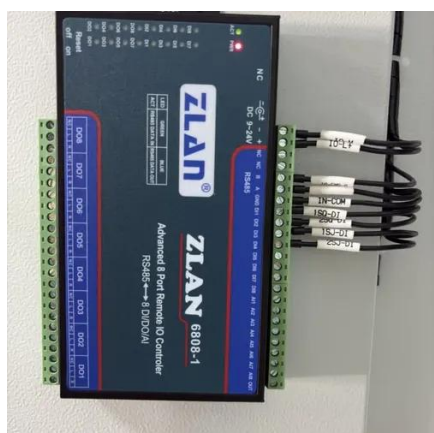

[Telecom System Integration and Outdoor Network](#)

...