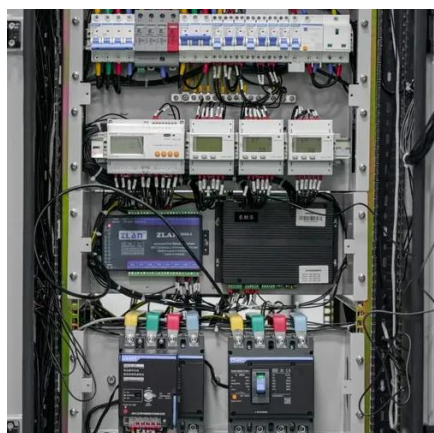

[American Products: U.S Built Enclosures with ...](#)