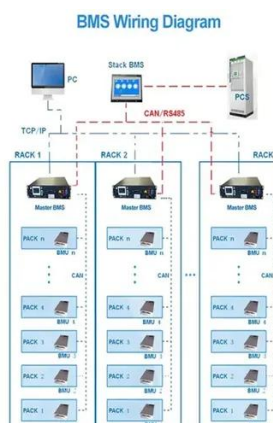

[Telecom Enclosures (HVAC) for Outdoor Uses](#)

ISP Supplies is a certified distributor of LightSaber and leading manufacturers, offering their certified Telecom Enclosures (HVAC) at the best prices.

[DIY Guinea Pig Hideouts and Shelters Guide](#)

Create the perfect retreat for your guinea pig with our guide to DIY Guinea Pig Hideouts and Shelters. Simple, fun, and cozy ideas await!