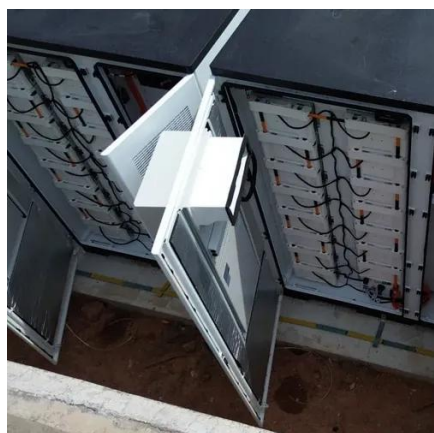

[42U Rack Mount Network Server Cabinet](#)

The 42U rack mount cabinet offers a space-efficient 600MM depth, maximizing storage without occupying excessive floor space, making it ideal for tight environments.

[37U Server Enclosure / M6 Rails / 600mm x ...](#)