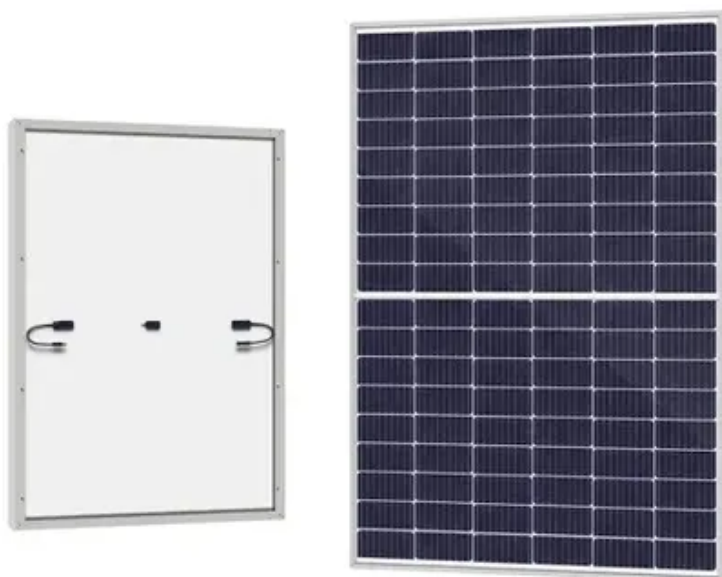

Philippine industrial server rack 600mm deep

Philippine industrial server rack 600mm deep

[Xtreme 24U IP54 Server Racks 600mm Wide 600mm Deep](#)

The Xtreme 24U IP54 Server Rack is a 24U high, 600mm wide and 600mm deep free standing server rack from Server Room Environments for use in industrial computer rooms, datacentres ...

[Xtreme 15U IP54 Server Racks 600mm Wide 600mm Deep](#)

The Xtreme 15U IP54 Server Rack is a 15U high, 600mm wide and 600mm deep free standing server rack from Server Room Environments for use in industrial computer rooms, datacentres ...