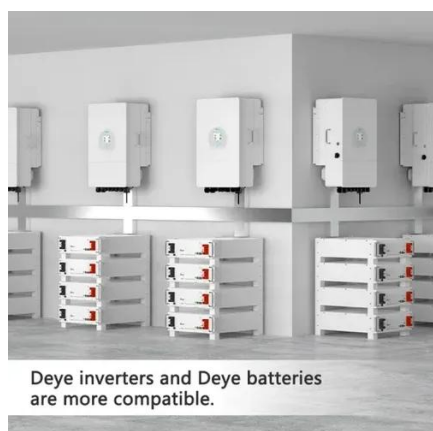

Zekalabs DC-DC and AC-DC Cabinet Solutions offers state-of-the-art power conversion for your engineering needs. Our cabinets are ...

[Super Quality Three Phase Power Supply Distribution Switch ...](#)

Super Quality Three Phase Power Supply Distribution Switch Control Cabinet XL-21 Type 690V 800A Household Box for Sale

[Communication cabinet , Reliable Power Management](#)

The communication cabinet adopts a standard cabinet and modular structural design, integrating functions such as system data collection, real-time monitoring, system lightning protection, grid ...