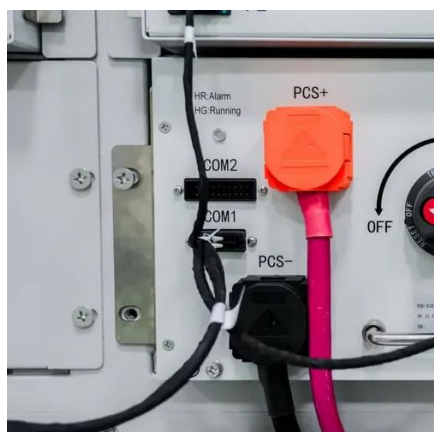

[Variable (Adjustable) DC Power Supply](#)

Explore our range of Variable (Adjustable) DC Power Supplies, and choose your ideal DC power supply to cater to various applications.