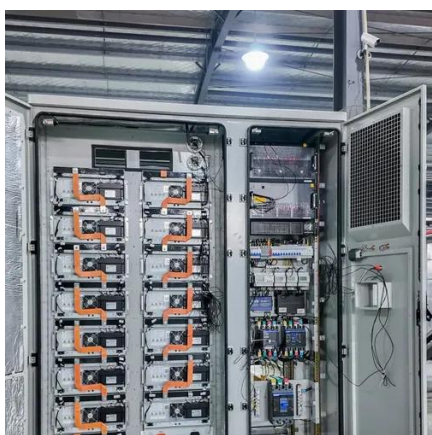

[Adjustable AC/DC Power Supplies](#)

Buy adjustable AC/DC power supplies online from Acopian Technical Company.

[high voltage variable dc power supply , Newegg](#)

Search Newegg for high voltage variable dc power supply. Get fast shipping and top-rated customer service.

[FNIRSI DPS-150 DC Power Supply Variable, 30V ...](#)

New upgrade: FNIRSI DPS-150 DC power supply supports PC, QC and DC input modes. This switching power supply is equipped ...

[Variable DC Power Supply](#)