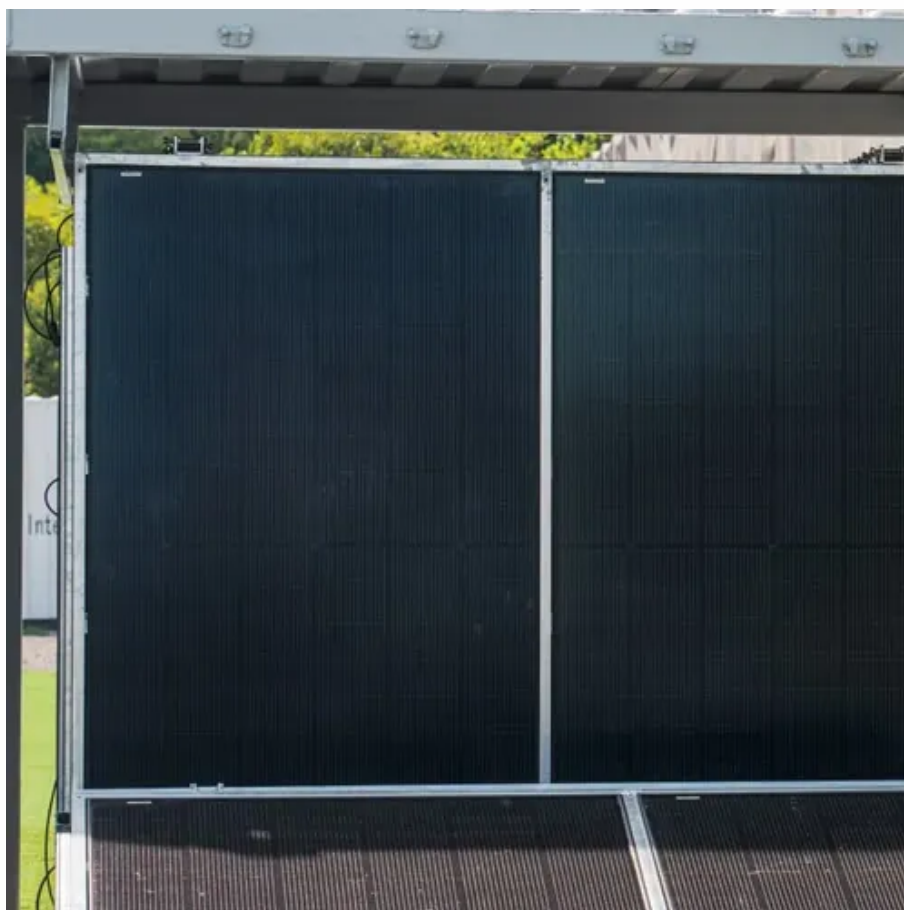

Power station IP55 outdoor cabinet bidirectional charging

Power station IP55 outdoor cabinet bidirectional charging

[IP55 ESS Outdoor Cabinet Energy Storage ...](#)

Based on a lithium iron phosphate battery system, the ESS outdoor cabinet serves as a comprehensive complete solution for stationary energy ...

[Eltek Datasheet template v6](#)

The Type 4 telecom power outdoor cabinet is a new generation platform designed to meet customer needs, give configuration flexibility and supports a variety of applications.