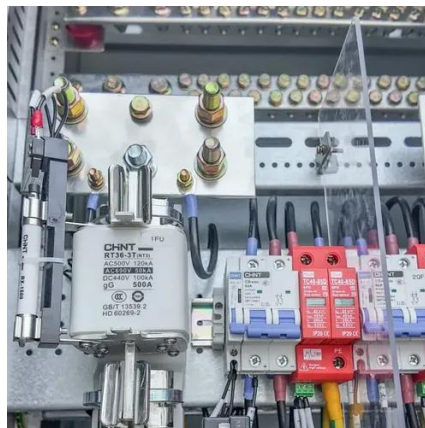

The WEN Power Station generates up to 2000 surge watts and 1000 rated watts of power, making it a safe and reliable backup power source for sporting events, camping, long road trips, and ...

[The 10 Best Portable Power Stations in 2025 Tested](#)

Discover the 10 best portable power stations in 2025 tested for home, camping, RVs, and emergencies. Compare features, capacity, and ...