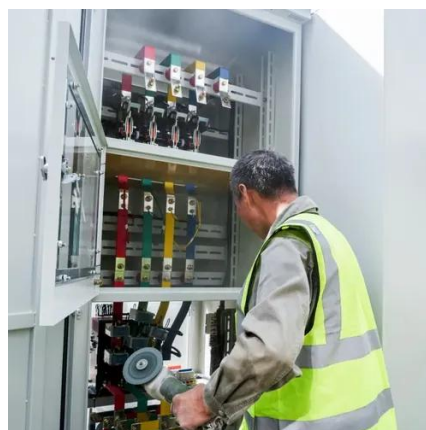

[Xtreme 36U IP54 Server Racks 600mm Wide 600mm Deep](#)

A 36U IP54 server rack for applications requiring an 600mm wide by 600mm deep cabinet with an internal depth of 470mm with ingress protection to protect servers and IT networking ...