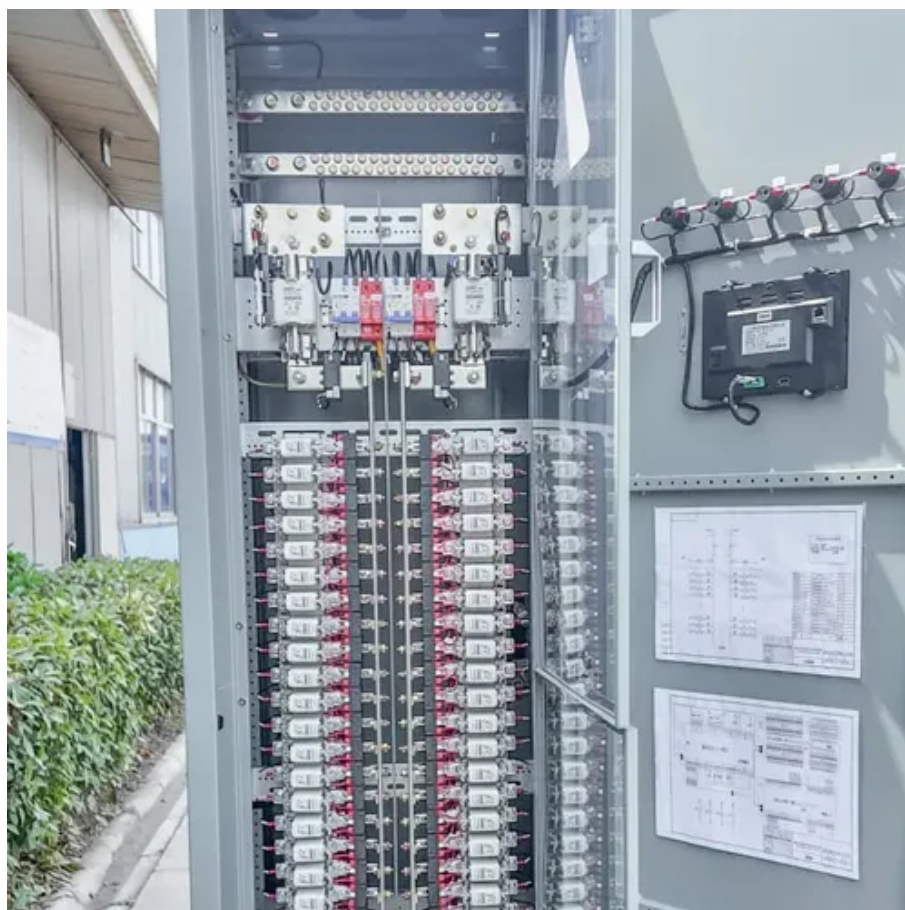

Power station server rack 600mm deep

Power station server rack 600mm deep

[Serveredge 9RU 600MM WIDE & 600MM DEEP ...](#)

Serveredge Wall Mount cabinets and rack enclosures are perfect for storing your standard rack mount equipments on wall in various locations such as ...