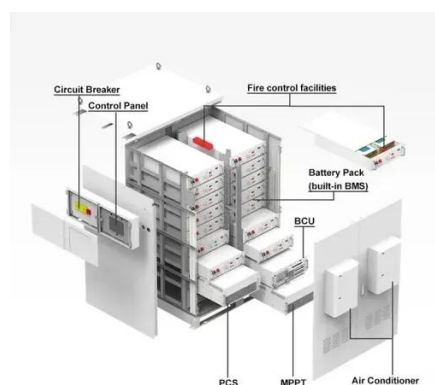

[Serveredge 9RU 600MM WIDE & 600MM DEEP FULLY ...](#)

These Serveredge wall mount racks feature a toughened & tempered lockable glass door with perforated side panels to assure a generous airflow to keep your equipment operating safely.

Hi r/homelab. Looking to install a wall mount rack in my garage. Most of these max out at 600mm deep, with ~550mm usable (post-to-post). This rack will contain the house cabling patch panel, ...

[RAISING ELECTRONICS 27U 4 Post Open Frame ...](#)

Amazon : RAISING ELECTRONICS 27U 4 Post Open Frame Network Server Rack 19inch Width 600mm deep with 3 Pairs of L ...

[How to Plan A Rackmount UPS Installation](#)

Computer and small server rooms tend to only have one or two server racks to protect from power outages. For these installations, a ...