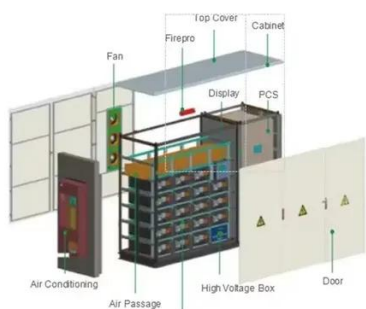

The 12U 600mm Wide x 600mm Deep PI Data enclosure/cabinet has been designed to ensure maximum rigidity and weight loading without compromising the versatility of the solution.