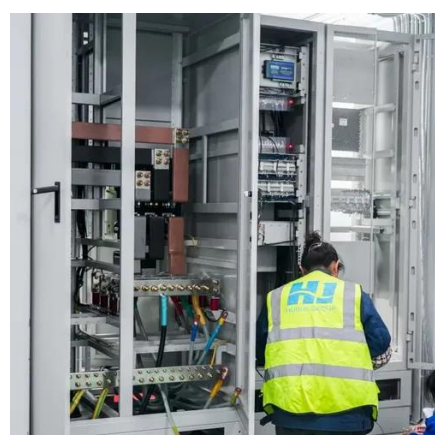

[22U Server Enclosure / M6 Rails / 600mm x 600mm / Poly Door](#)

Update your rack set up with our next-gen High-End R4066 22U Server Rack Enclosure. 600mm wide and 600mm Deep. M6 threaded rails, secure poly door. Buy now!