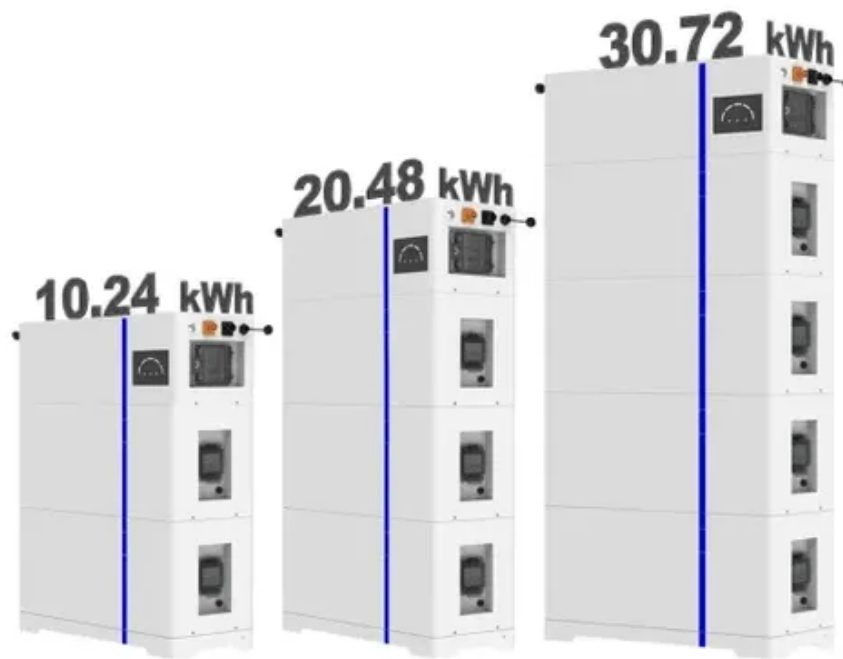

Power storage cabinet 1000mm deep

ESS

Power storage cabinet 1000mm deep

[Data Racks, Server Racks & Accessories , Comms Express](#)

10% off Shelves for 600mm Cabinets Prism PI 18u
600mm Wide x 1000mm Deep Server Cabinet
With Mesh Doors Front and Rear