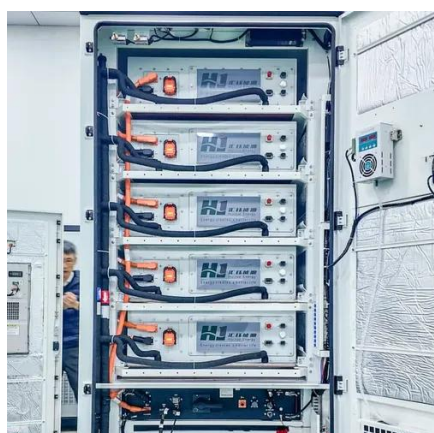

HP P9K10A

Description HP P9K10A - HP 42U 600mm x 1200mm G2 Rack Cabinet The HP freestanding rack cabinet is an optimal solution for IT departments and system integrators ...