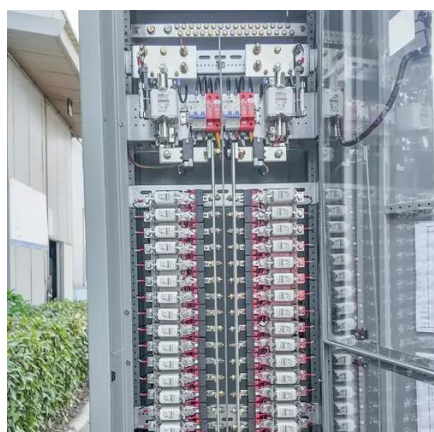

Compact size, limitless practicality - we design our cabinets to streamline your storage and maximise your space. Keeping it neat and organised, they make your days effortlessly easy.