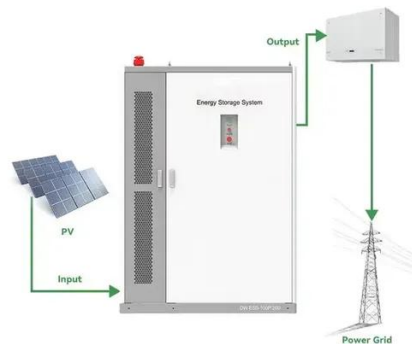

Datacel 48u 800mm (w) x 1200mm (d) Data Centre Cabinet This server rack is built to order and therefore is non-returnable. This Datacel Data Centre ...