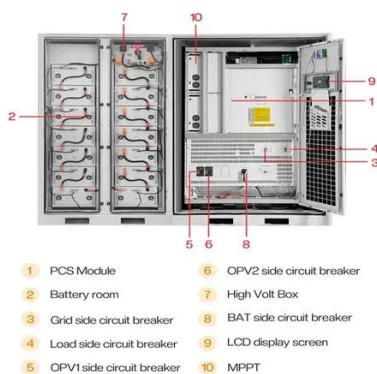

[Outdoor Telecom Enclosure](#)