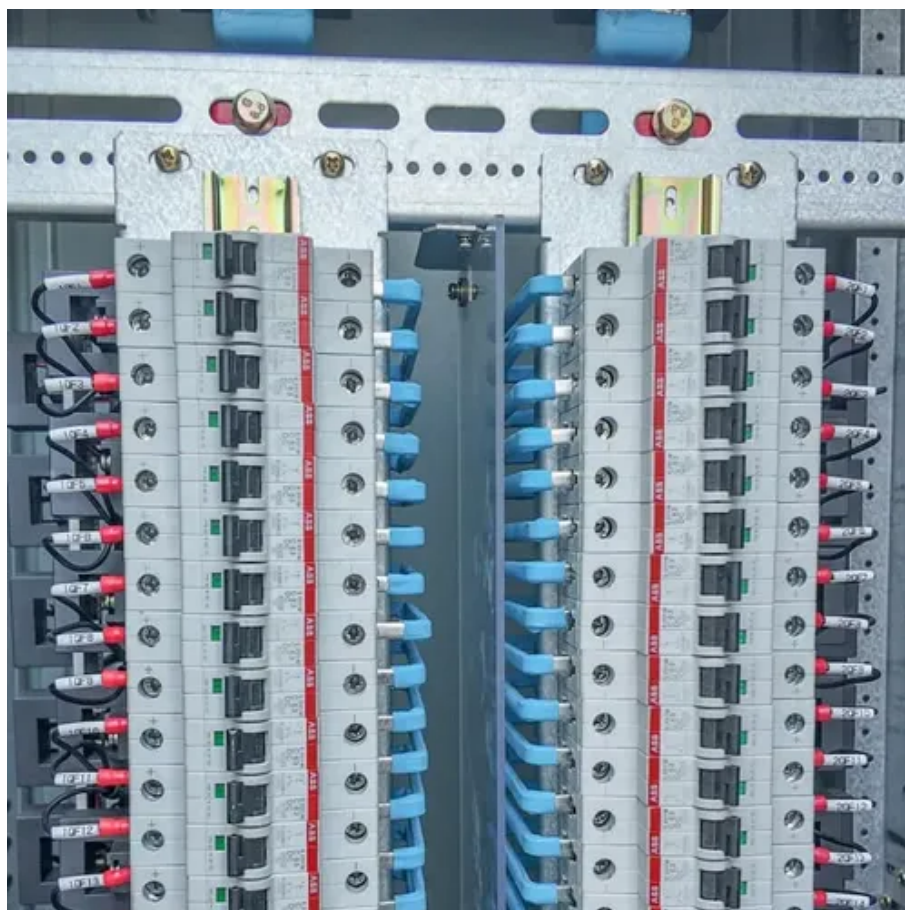

Production line user outdoor communication cabinet 80kWh