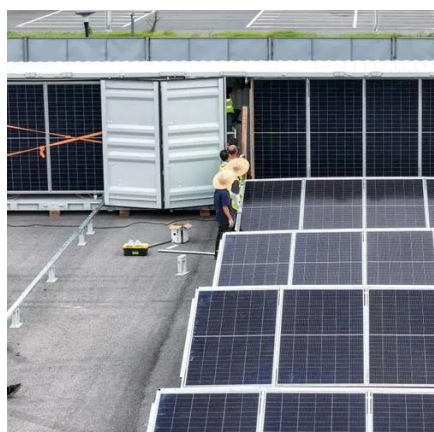

[600KW 600KVA Off Grid Solar Power System With Battery Storage](#)

In general, it includes solar panels, charger controller, batteries and inverter. This system will store the solar power into the batteries, batteries energy will be converted the electricity power ...