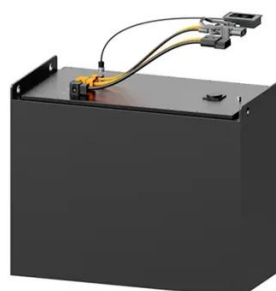

Integrated energy storage cabinets

To use an integrated energy storage cabinet, install batteries and related equipment into designated compartments. The cabinet provides a ...