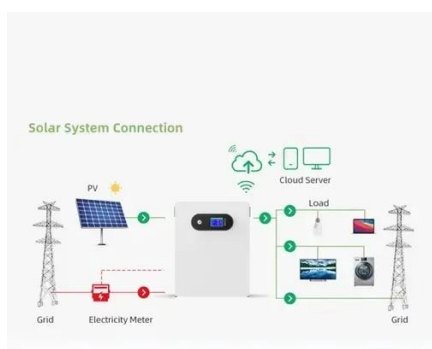

### Outdoor Telecommunication Enclosures

Our top-grade enclosures provide safe and secure environments for critical electronic and communication components. Whether you need to house ...

### Outdoor Telecom Power System IP65 Outdoor Power Enclosure ...

Introduction of Outdoor Telecom Power System  
IP65 Outdoor Power Enclosure with 21kW 350A  
Rectifiers ET7575200A-38U-21kW/350A is an  
outdoor cabinet which can provide stable power ...