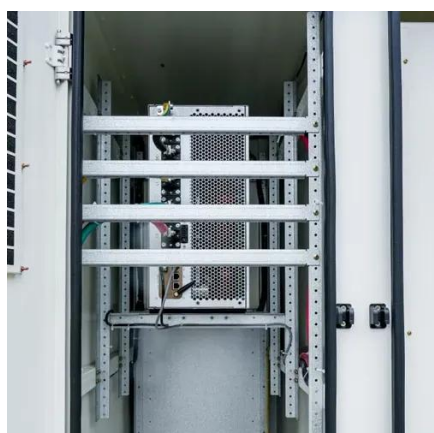

Outdoor Telecom Power System IP65 Outdoor Power Enclosure ...