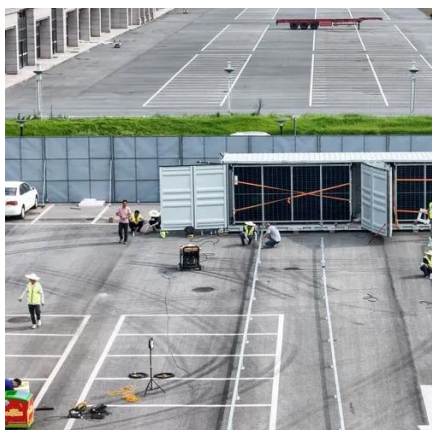

and decommissioning of energy systems used for generating or storing electricity, including BESS. However, existing regulations, including the California Fire Code (CFC) and the County of San ...

[San Diego, CA Electricity Generation Summary](#)

View all available electricity data in San Diego, CA. View monthly electricity generation, the breakdown by power source, details on the 63 power plants in San Diego, CA, and more.

[Cabinet Pulls , Stylish Hardware for Effortless ...](#)

Explore our wide range of cabinet pulls, meticulously crafted to bring effortless elegance and functionality to your cabinets. Discover an array of ...

1075KWHH ESS

[San Diego Gas & Electric](#)

San Diego Gas & Electric (SDGE or SDG& E) is a regulated public utility that provides natural gas and electricity to San Diego County and southern Orange County in southwestern California, ...

[California Grants $50M for Energy Storage Projects at Camp ...](#)