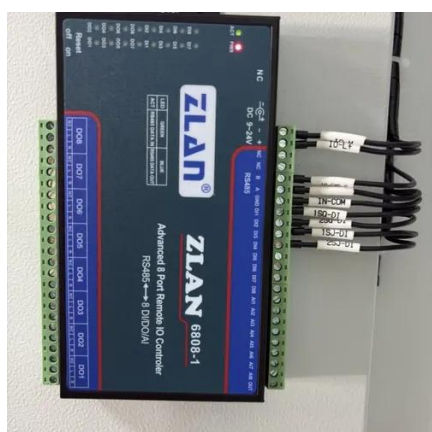

Telecom System Integration and Outdoor Network Enclosures for ...

Westell offers secure, weather-tight outdoor network enclosures to protect electronic equipment for outdoor telecom networks.