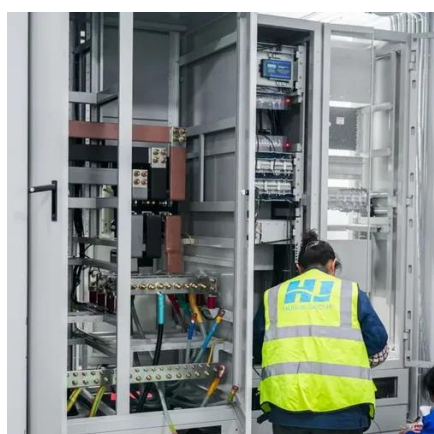

Perfect for industrial equipment, electrical cabinets, and outdoor installations, our enclosures offer customizable solutions for renewable energy, telecommunications, and more.