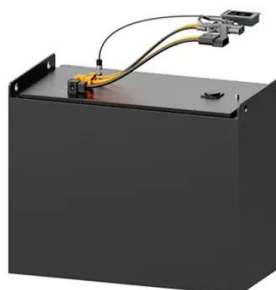

Integrated Outdoor Telecom Cabinet with Air Conditioner (with sandwich panel double-wall structure design) is mainly used for wireless communication base station to house a variety of ...

All You Need to Know About Telecom Enclosures

A lot of forms of devices require an outdoor telecom enclosure. Nowadays, the most common applications in the telecom landscape include cable or ...