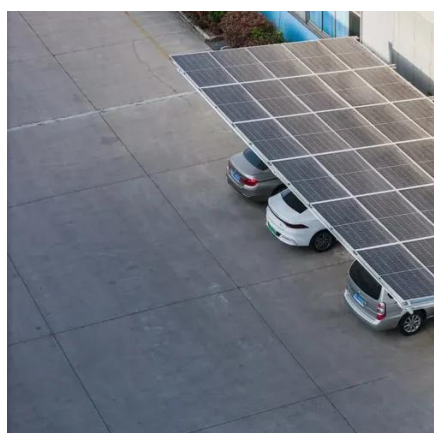

[Integrated waterproof cabinet for outdoor communication base stations](#)