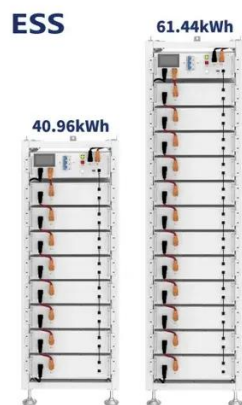

Outdoor cabinet solution with base station equipment, power supply equipment, lead-acid batteries, temperature control system, transmission ...

[14U Outdoor Base Station Cabinet](#)

Our Base Station Cabinets are manufactured to high-quality dustproof and waterproof specifications, making them suitable for use in harsh environments. It's also ...