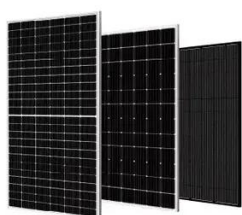

The Base Station Energy Cabinet is a fully enclosed, weather-resistant telecom energy cabinet designed to provide reliable power distribution and battery backup for outdoor communication ...

OUTDOOR CABINET