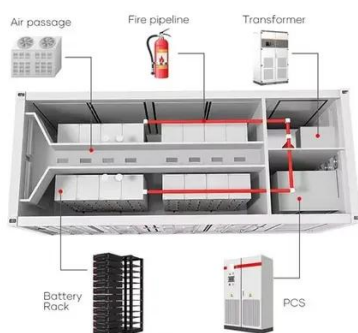

Integrated waterproof cabinet for outdoor communication base stations customized by Chinese manufacturers for 19 "rack cabinets

14U Outdoor Base Station Cabinet

Our Base Station Cabinets are manufactured to high-quality dustproof and waterproof specifications, making them suitable for use in ...

forum.huawei

We're sorry but web site doesn't work properly without JavaScript enabled. Please enable it to continue. Loading

What is a Base Station Cabinet

A base station cabinet protects telecom equipment, ensures stable power, cooling, and security, and supports 4G, 5G, IoT, and ...