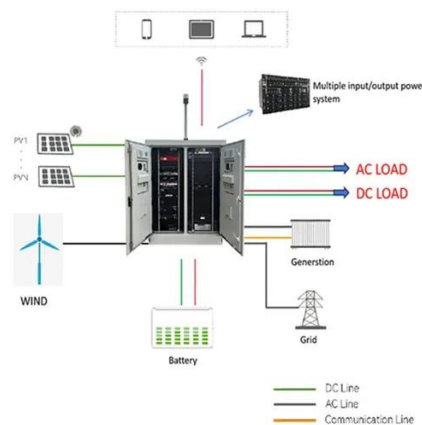

[Battery Cabinet IP66 Wall Mount (PEW4)](#)

Powerplus IP66 wall mount battery cabinet (PEW4)
Wall mount IP66 rated enclosed cabinet for indoor or outdoor use. Holds up to 4 x ...

[Pylontech Battery Cabinet](#)

IP66 Floor Mounted Cabinet - 42RU Outdoor Cabinets (Grey, galvanized steel, 3-point locking)
(Fits up to: Pylontech US2000 x 16, UP2500 x 14, US3000 x 10 + LV-HUB x 1) Requires ...

[IP66 IP67 Outdoor Solar Battery Cabinet ...](#)

High quality IP66 IP67 Outdoor Solar Battery Cabinet Energy Storage Cabinet
1850*1500*750mm from China, China's leading outdoor solar ...

[PowerPlus Energy 4x Battery Cabinet IP66](#)