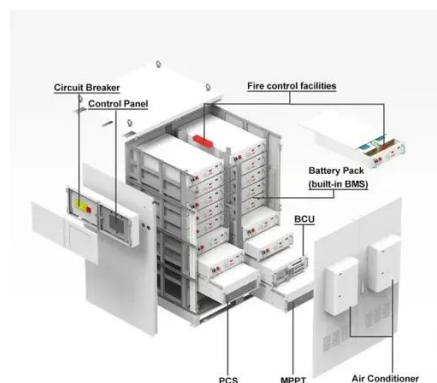

Common stationary styles include metal storage cabinets, art supply cabinets and industrial storage cabinets. Mobile storage, on the other hand, helps create greater efficiencies in places ...