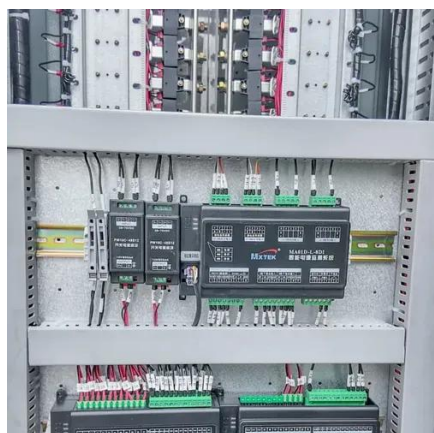

[15Kw/25.2kwh Outdoor Cabinet Energy Storage System](#)