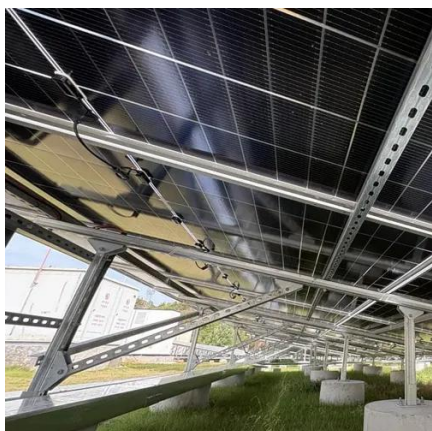

Scopry Solar Outdoor Cabinet Mobile Type