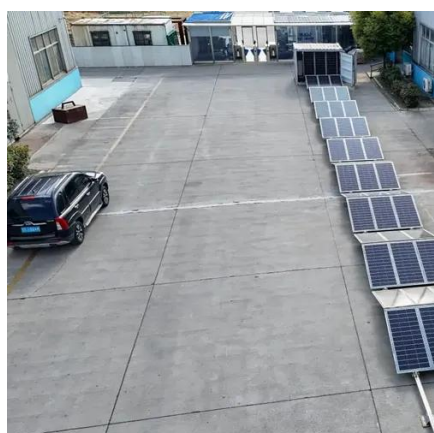

[AZE Server Rack Cabinet, 45U, White, 2124H x 600W x 1200D ...](#)

Heavy-duty, locking, 45U White Server Rack Cabinet that accommodates all standard 19-inch rackmount equipment and ships fully assembled for quick and easy deployment in secure, ...

[Solid Wholesale 42u 1200mm deep racks For Various Server Storage ...](#)

About 42u 1200mm deep racks Looking for the perfect 42u 1200mm deep racks will be a breeze on Alibaba , one of the world's largest marketplaces to connect B2B sellers and buyers. ...