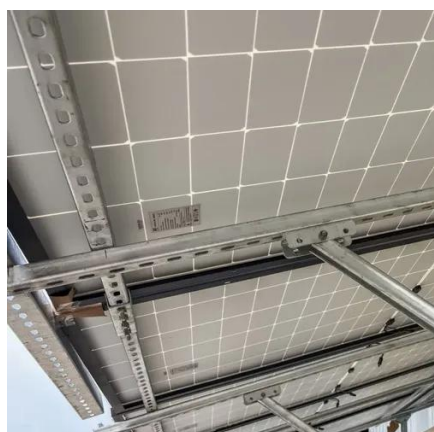

Lenovo 42U 1200 mm Deep Static and Dynamic Rack offerings are industry-standard 19-inch server cabinets that are designed for high availability server environments.