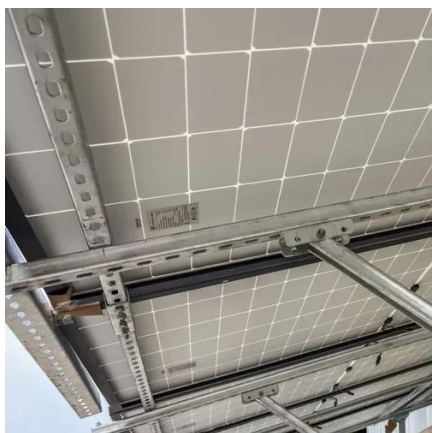

Set up a solar telecom integrated cabinet ems on the top floor

[Solar Outdoor Electrical Cabinets And Enclosure Floor Standing](#)

Products covered by the communication base station outdoor equipment cabinets, power cabinets, battery cabinet, integrated ark cabinet air conditioning, energy storage battery ...

[How to Install ESTEL Telecom Solar Power Systems Effectively](#)

Learn effective methods to install telecom solar power systems, including site selection, equipment setup, safety protocols, and optimizing energy output.

- ☒ LIQUID/AIR COOLING
- ☒ INTELLIGENT INTEGRATION
- ☒ PROTECTION IP54/IP55
- ☒ BATTERY /6000 CYCLES