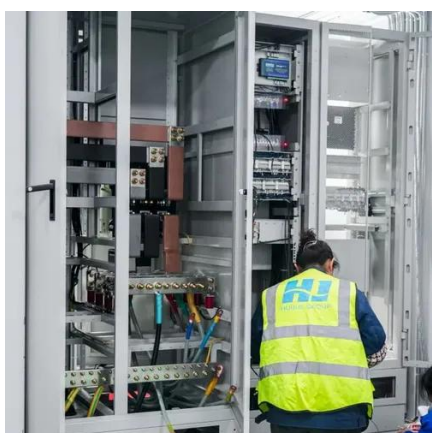

[27U outdoor floor-standing integrated cabinet](#)