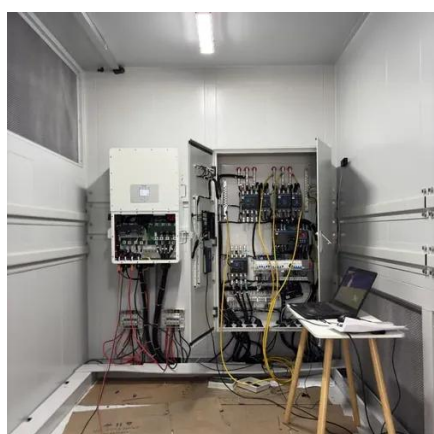

Learn what to look for in solar inverter cabinets, from types and specs to safety and sourcing--make an informed decision with this expert guide.