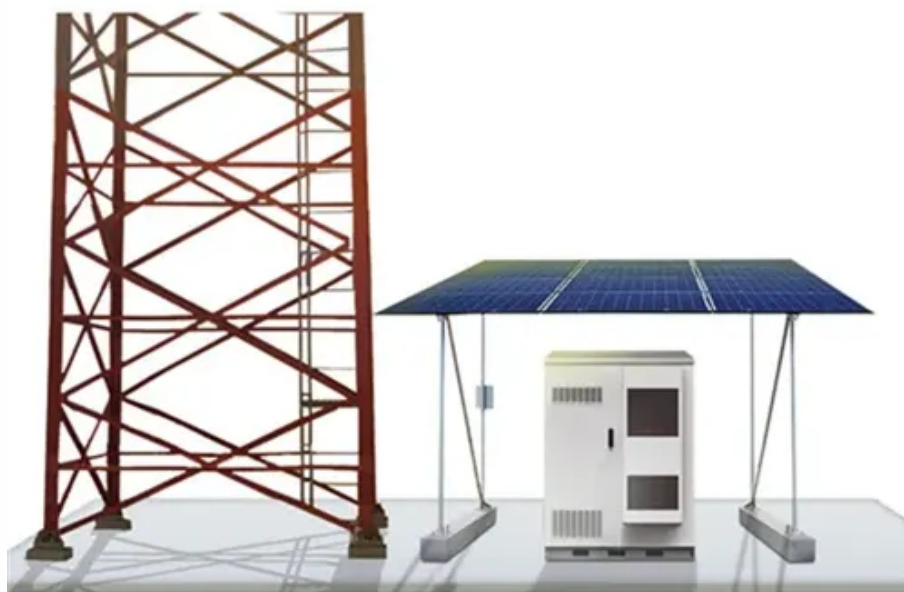

# Signal tower battery cabinet ess power base station

## Signal tower battery cabinet ess power base station

### [Signal tower energy storage cabinet](#)

Signal tower energy storage cabinet How to supply electricity to telecom towers? Among the various options for supplying electricity to telecom towers, solar photovoltaic (PV) ...

### [Site Battery Storage Cabinet, Base Station Energy Storage](#)

A Site Battery Storage Cabinet is a modular energy backup unit specifically designed for telecom base stations. It houses lithium-ion batteries (typically LFP), BMS, EMS, and optional thermal ...