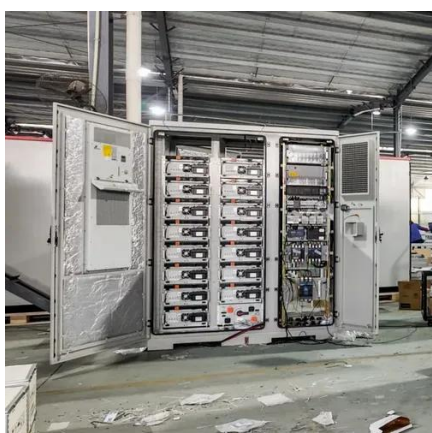

[Energy storage system of communication base station](#)

Energy storage system of communication base station Base station energy cabinet: floor-standing, used in communication base stations, smart cities, smart transportation, power ...