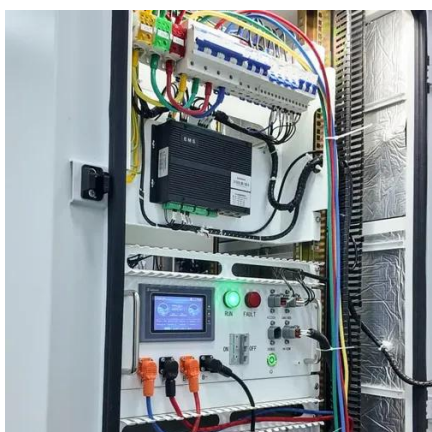

[100kW 1200V 200A AC-DC Cabinet . Zekalabs](#)

The 100kW, 690V AC-DC converter cabinet is a non-isolated high-power solution that operates at a maximum power of 100kW at 690V AC. With ...