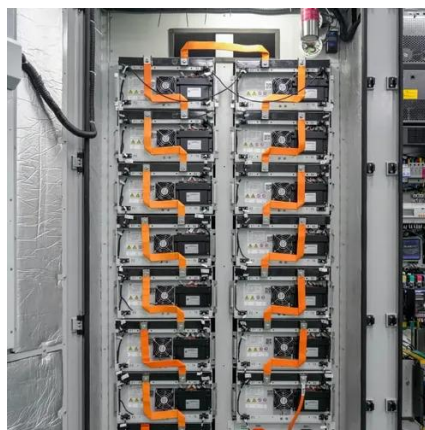

Huawei's One Site One Cabinet power cabinet solution uses a compact, high-density design to simplify site management, reduce energy use, and support sustainable operations.