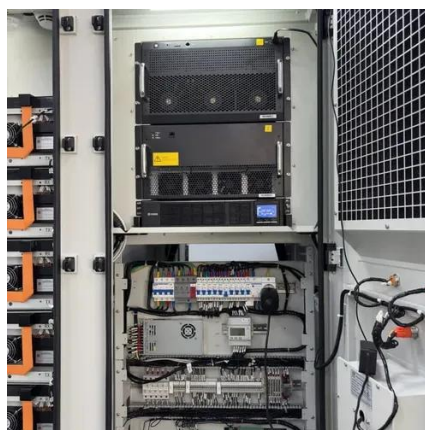

Frauen Köln

Was wünschen sich Frauen aus Köln, die bei Single ihr männliches Gegenstück suchen? Finde es heraus.