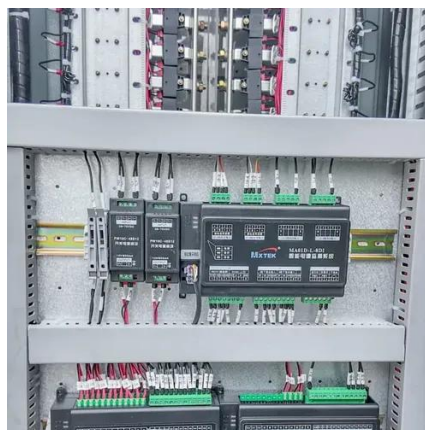

Flirte kostenlos mit Single Frauen in Lippstadt. Diese weiblichen Singles suchen entspannte Dates, Flirts oder die große Liebe.