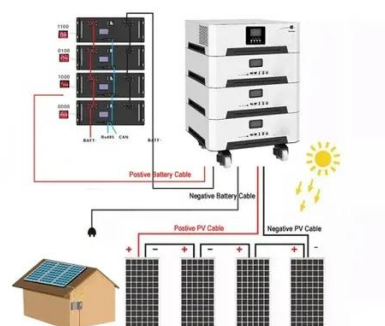

[Power Plants and Neighboring Communities , US EPA](#)

The Power Plants and Neighboring Communities Mapping Tool identifies the locations of power plants and provides socioeconomic indicators of communities near or ...

[7 sites were studied as potential locations for a small modular reactor](#)