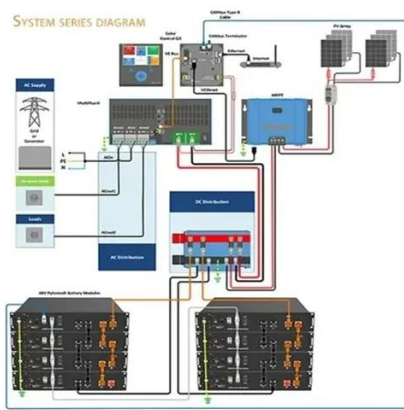

Need extra space next to the grill? Check out these easy DIY outdoor grill station ideas you could make in a weekend with basic tools!