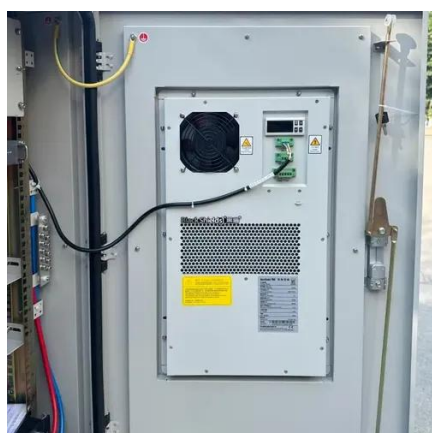

Energy Cube 50kW-100kWh C& i ESS integrates photovoltaic inverters and a 100 kWh energy storage system. It includes battery cells, Battery Management System (BMS), photovoltaic ...

[Introducing Bluesun 30KW/50KW Energy Storage System Support ...](#)

Introducing Bluesun 30KW/50KW Energy Storage System Support desal generator access Higher power output in off-grid mode Easy installation & debugging, pre-wired for convenience.

[50KW 104KWh Liquid cooled Energy Storage Cabinet For ...](#)

At the forefront of energy storage technology, our 50KW/104kWh liquid cooling energy storage system stands out for its innovative design and exceptional performance. Designed for ...

[Solar Energy Solution , 50kW 100kWh outdoor energy storage ...](#)

50kW 100kWh outdoor energy storage system. 50kVA Transformer inside. Support connect to generator, solar and grid. 2kW AC for cooling. IP54. Expandable battery ...

[Sofia, Bulgaria: All You Must Know Before You Go (2026)](#)