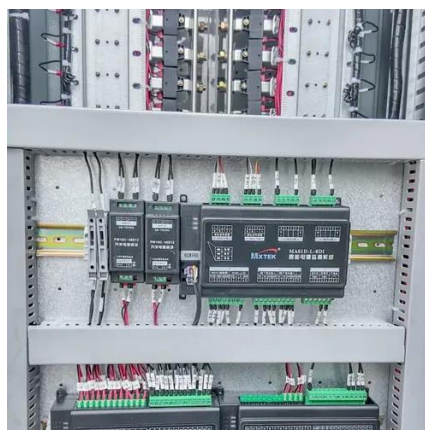

[Sofia - Travel guide at Wikivoyage](#)

Sofia (?????) is the capital and largest city of Bulgaria, with about 2 million citizens (including suburbs).

[50KW 100KW Outdoor Lithium Battery Storage System Hybrid ...](#)

Our reliable outdoor lithium battery storage systems, perfect for industrial applications. These systems come in 50KW, 60KW, and 100KW capacities and are designed to integrate solar, ...