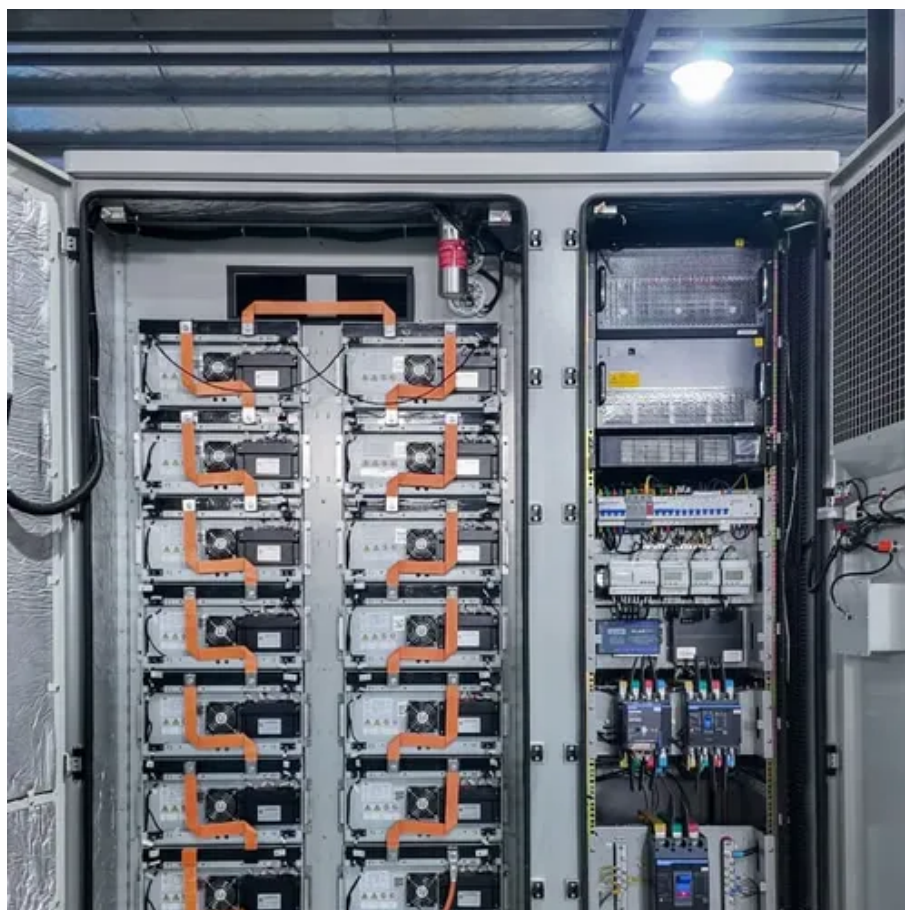

Sofia Solar Energy Storage Cabinet 50kW Customer Support