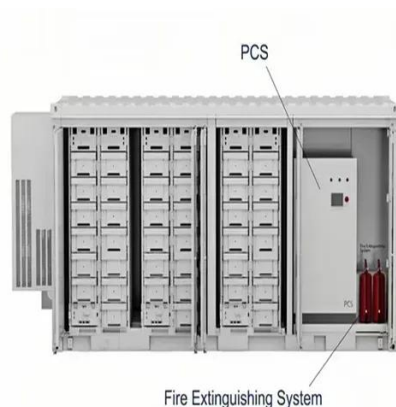

Sofia is the capital and largest city of Bulgaria with a population of 1.33 million. It is situated at the foothills of the 2290-m-high Vitosha mountain. Thanks to its location, Sofia is ...