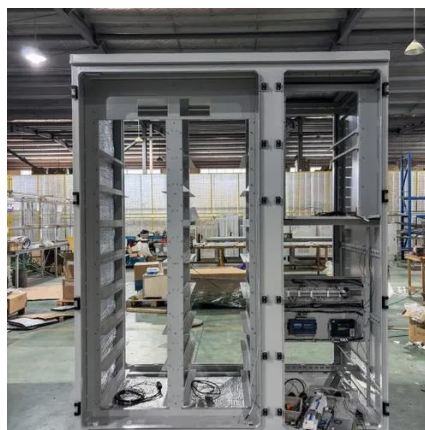

The battery cabinet for base station is a special cabinet to provide uninterrupted power supply for communication base stations and related equipment, which can be placed with various types ...

[Complete Guide to Commercial and Industrial ...](#)

Battery Battery is the core component responsible for storing electricity from renewables or the grid. Unlike residential batteries, which ...