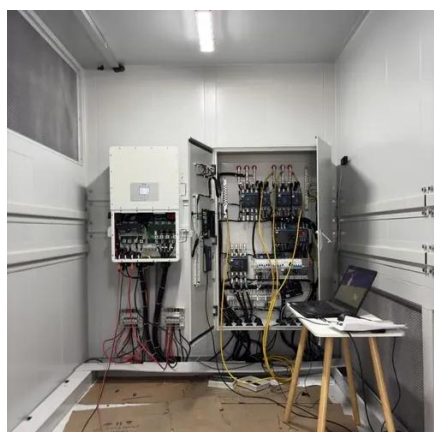

phosphate (LiFePO4) 4.8KWH deep cycle battery and energy.

Solar battery cabinet capacity of base station battery

[Telecom Base Station Backup Power Solution: Design Guide for ...](#)

Discover the 48V 100Ah LiFePO4 battery pack for telecom base stations: safe, long-lasting, and eco-friendly. Optimize reliability with our design guide.

[What Is an Energy Cabinet and How Does It Work?](#)

An energy cabinet is the hub of the modern distributed power systems--a control, storage, and protection nexus for power distribution. Powering a 5G outdoor base station ...

Base station energy cabinet: a highly integrated and intelligent hybrid power system that combines multi-input power modules (photovoltaic, wind energy, rectifier modules), monitoring ...

[Solar Battery Cabinet Equipment Enclosures for on-grid or off-grid](#)