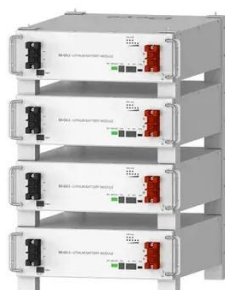

Deye Official Store

10 years
warranty

[Compatible weather stations and forecast systems](#)