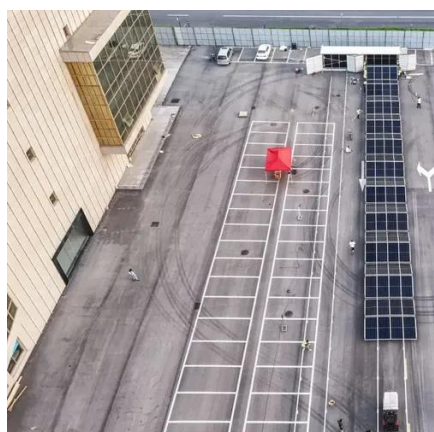

[Outdoor Photovoltaic Energy Cabinet, Base Station Energy ...](#)

An Outdoor Photovoltaic Energy Cabinet is a fully integrated, weatherproof power solution combining solar generation, lithium battery storage, inverter, and EMS in a single cabinet. It ...