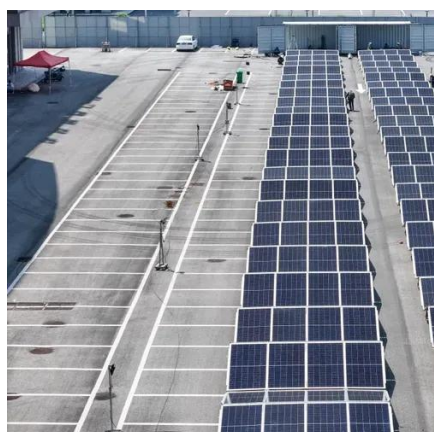

Weather stations The weather stations are compatible with iE 150 Solar Marine, ASC 150 Solar and ASC-4 Solar (parameter 7661). They are also compatible with AGC 150 Hybrid ...

[Solar Battery Cabinet Equipment Enclosures for on-grid or off-grid](#)

The solar energy battery cabinet was designed for battery installations, due to a cabinet of this design's scarce availability that was suitable for a variety of lithium-ion batteries. The solar ...

[Solar Battery Enclosures , SunWize , Power Independence](#)

Sunwize Power & Battery Battery Enclosures are custom-made and available in various sizes and configurations for housing batteries and solar equipment.