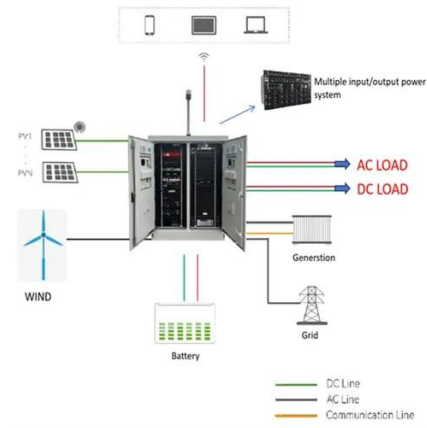

[Powerwall - Home Battery Storage , Tesla](#)

Powerwall is a home battery that provides whole-home backup and protection during an outage. See how to store solar energy and sell to the grid to earn credit.