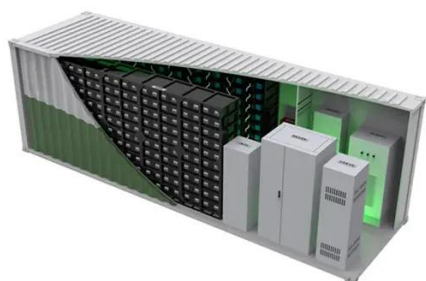

[Integrated Outdoor Telecom & Solar Cabinet with Cooling](#)