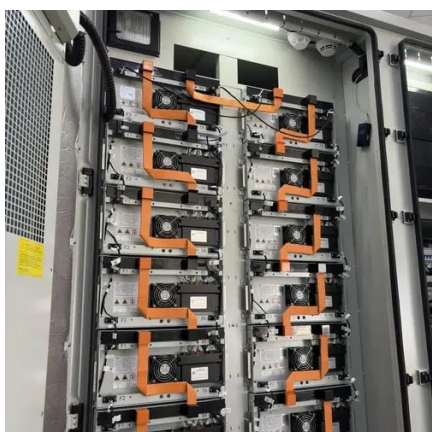

[Sofia Medicine Cabinets Inc](#)

Excellent craftsmanship, functional design and beautiful! This is NOT your grandmother's medicine cabinet. The support however, is a pleasant blast from the past in that they answer ...

[Generator Connection Cabinet Features , Berthold ...](#)

Suitable for indoor or outdoor use, our cabinet maintains its NEMA 3R rating even with the access door open and temporary cables (from the portable ...

[Sophia Cabinets , Interior designers Home Bathroom kitchen ...](#)

The experts and designers at Sophia Cabinets can help make this process smooth and easy. Each project has its special needs and the Sophia Cabinet professionals are here to ensure you're ...

[Sofia Medicine Cabinets](#)