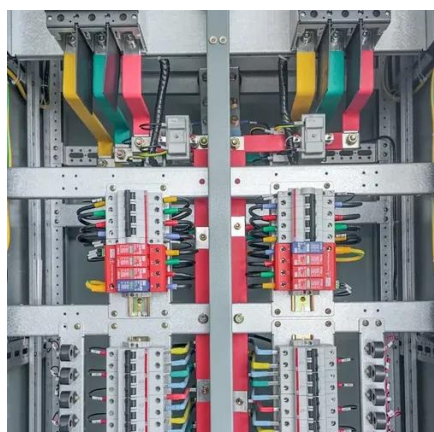

[Outdoor Storage Shed Tiny, House Mobile Expandable Plastic ...](#)

Outdoor Storage Shed Tiny, House Mobile Expandable Plastic Prefab House, (40x 20FT) Three Bedroom, Tiny House, prefab Tiny Homes, Container House, prefab Homes, Portable House, ...