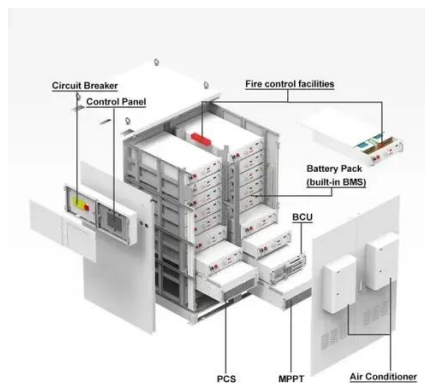

The expandable stackable Lithium Battery Storage Cabinets makes adding multiple Batteries or additional Inverters to your Energy Storage Solution ...