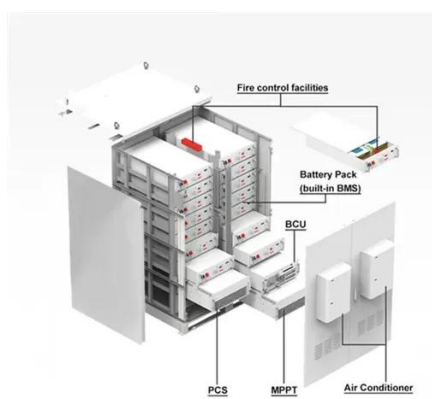

[Commercial and Industrial Energy Storage Cabinet](#)

...

Liquid cooled outdoor 215KWH 100KW lithium battery energy storage system cabinet is an energy storage device based on lithium-ion batteries, which ...

[Outdoor Cabinet Power Storage , Sano Energy](#)

This model SES-90K-NA/EX Outdoor Cabinet BESS power storage is a pre-engineered system designed to be placed outdoors for various applications, such as solar power systems, backup ...