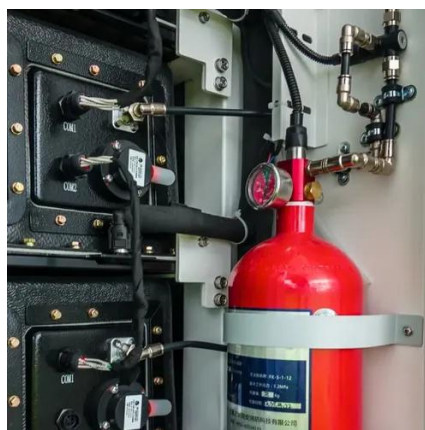

25kw 30kva communication base station standby power emergency power supply Diesel generator silent shell using Ricardo engine

[Spanish Electrical and Energy Technology](#)

Design and manufacture power conversion systems since 1981. Our product range consists of DC/DC converters, DC/AC inverters, AC/DC power supplies and any solution that requires ...

[Power Conversion, Availability & Correction](#)

Communication Standard communication features
- User-friendly 7"touch screen multilingual colour graphic display.
- Power Slot tricolour LED indicating Power Module status.
- 3 slots for ...