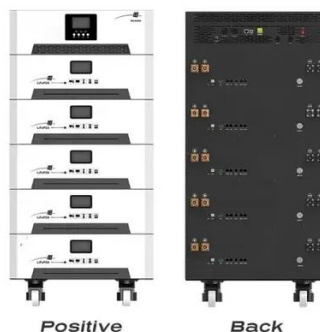

[HFC 25kW Frequency Converter](#)

HFC 25kW Frequency Converter - High-Precision Variable Frequency Power Supply Technical specifications and operational features of the HFC 25kW Frequency Converter with 0-350V ...