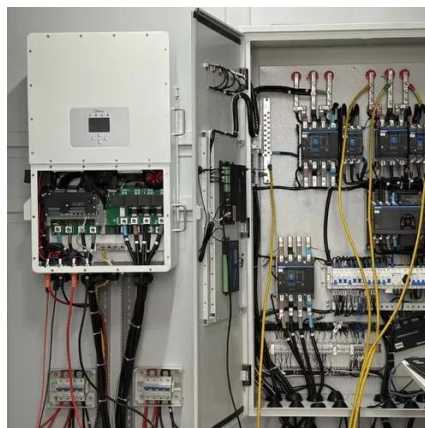

[Uninterruptible Power Supply (UPS) Backup Battery Cabinets](#)

Battery Cabinets Arimon designs and manufactures custom uninterruptible power supply (UPS) backup battery cabinets, battery racks and accessories for the military and commercial OEMs ...