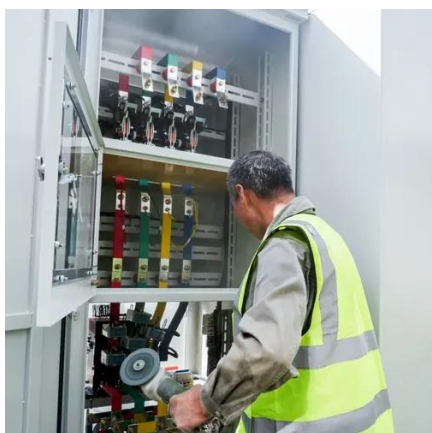

[25kw 30kva Communication Base Station Standby ...](#)